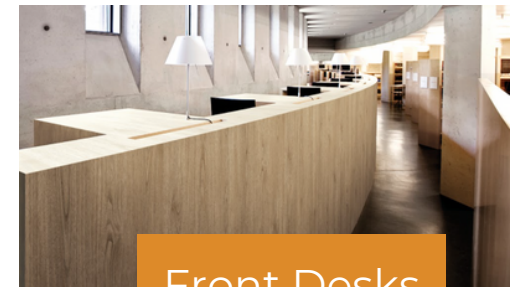

Front Desks