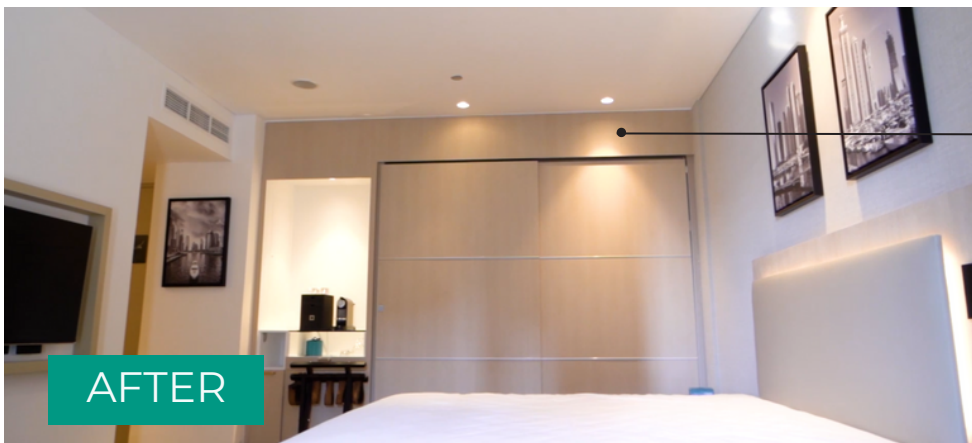

ADDRESS

Dubai Marina Hotel

Quiet installation that
won't distract guests