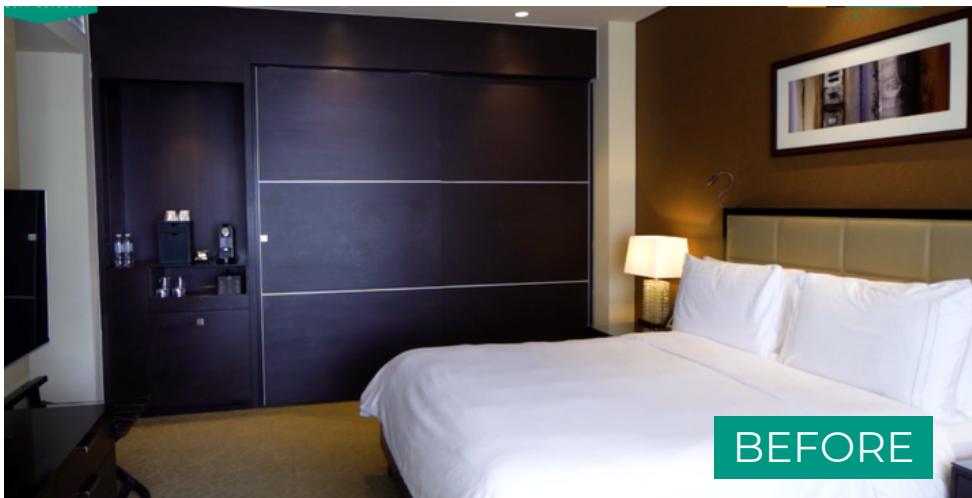

Save 50%
on door
renovations

Premium Look & Rich Texture

Innovative
design
solution

from

Clarion Hotel

Premium look for less budget

Westin Bayshore Hotel (Marriott Group)

Event Room Refinishing

Westin Bayshore Hotel (Marriott Group)

72 tables were saved

Marriott Hotel

The ALPENGLOW Hotel

Sheraton Hotel

36 rooms were refinished in 2 weeks

ADDRESS

Dubai Marina Hotel