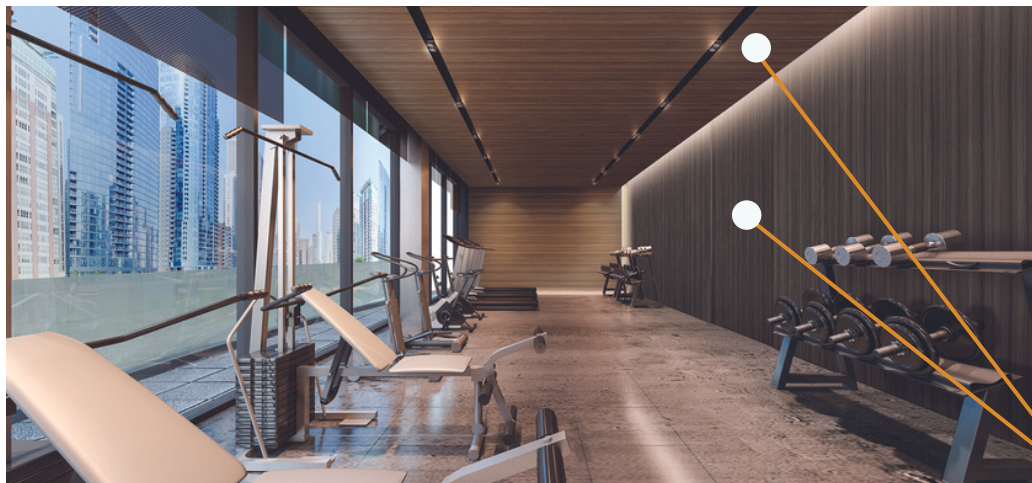

Save 50%
on door
renovations

Premium Look & Rich Texture

Innovative
design
solution

from

Clarion Hotel

Premium look for less budget

Westin Bayshore Hotel (Marriott Group)

Event Room Refinishing