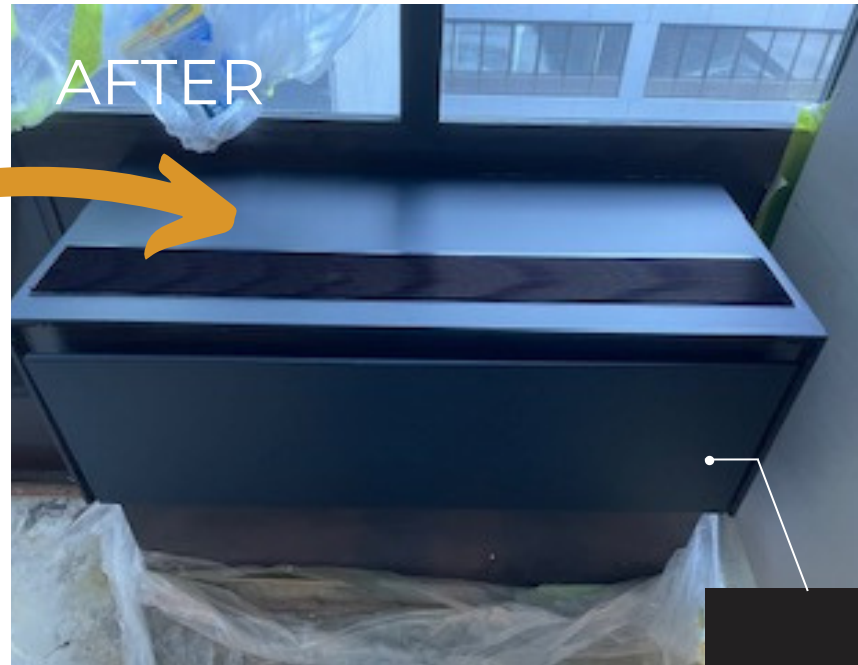

Quiet installation that
won't distract guests

BODAQ meets all safety regulations

Fresh look in hours, not weeks

ZX148

100 air condition boxes were refinished

SMT07

BODAQ - the Ultimate Hotel Refinishing Solution